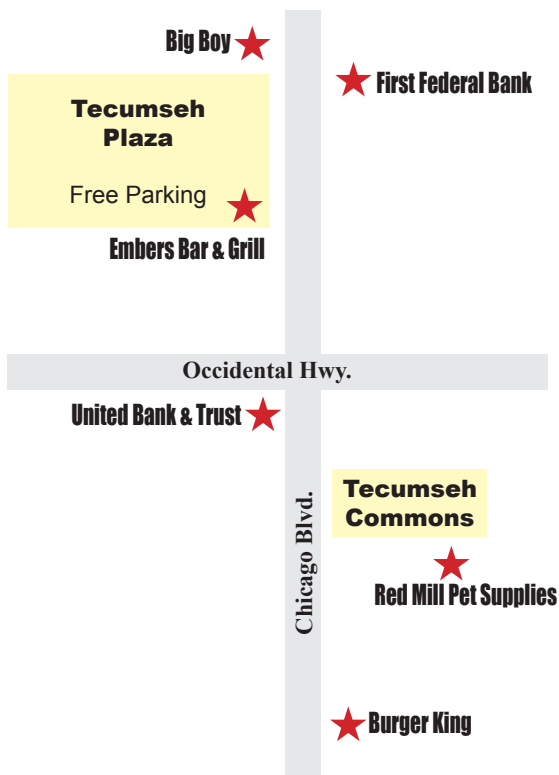

## West End Sculpture Locations

### Visit the West End Sponsored Sculptures throughout the weekend at:

Big Boy - 2701 W. Chicago Blvd.

Burger King - 837 W. Chicago Blvd.

Embers Bar & Grill - 1370 W. Chicago Blvd.

First Federal Bank - 1449 W. Chicago Blvd.

Red Mill Pet Supply - 1111 W. Chicago Blvd.

United Bank and Trust.- 1208 W. Chicago Blvd.